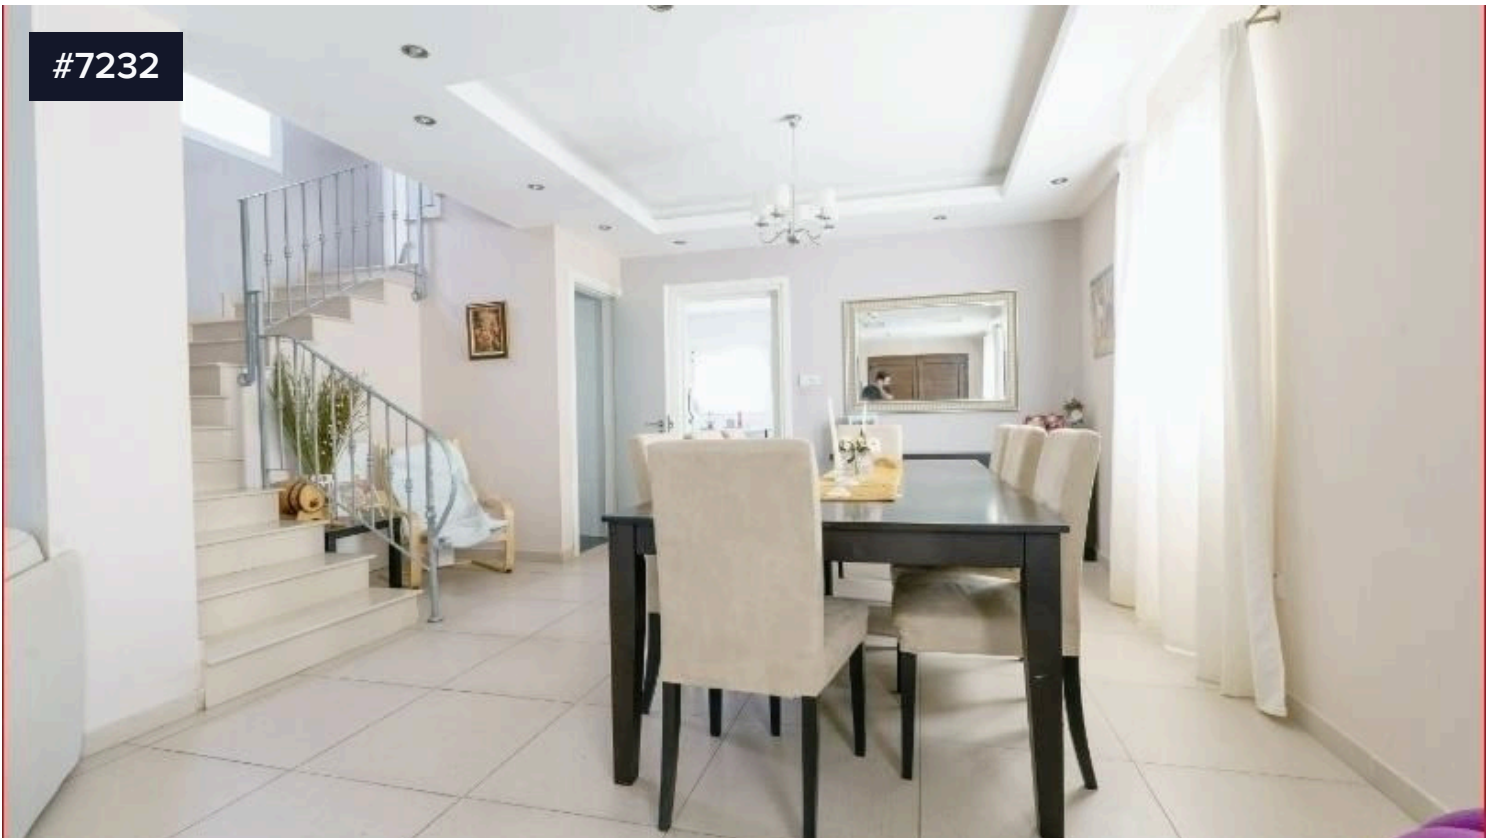

## 4 BEDROOM FAMILY HOUSE, LIMASSOL

€384,000

 Kolossi, Limassol

Kolossi ?  
Limassol

196m<sup>2</sup> internal area  
300 external with a 100m<sup>2</sup> backyard

Bedrooms

 4

Bathrooms