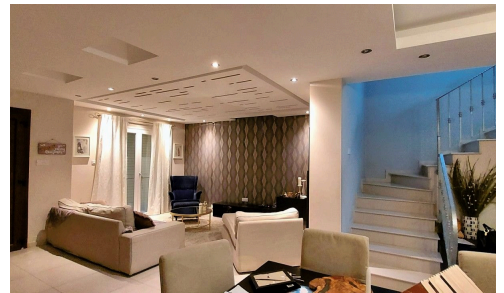

## 4 BEDROOM FAMILY HOUSE, LIMASSOL

€384,000

 Kolossi, Limassol

Kolossi ?  
Limassol

196m<sup>2</sup> internal area  
300 external with a 100m<sup>2</sup> backyard

Bedrooms

 4

Bathrooms